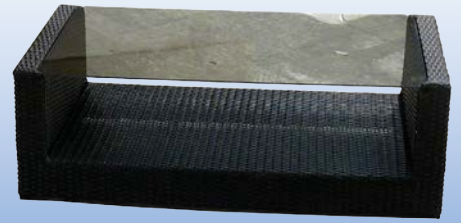

Item-No. 3010 075
rattan desk with glass top,
black, 109 x 59 x 35 cm